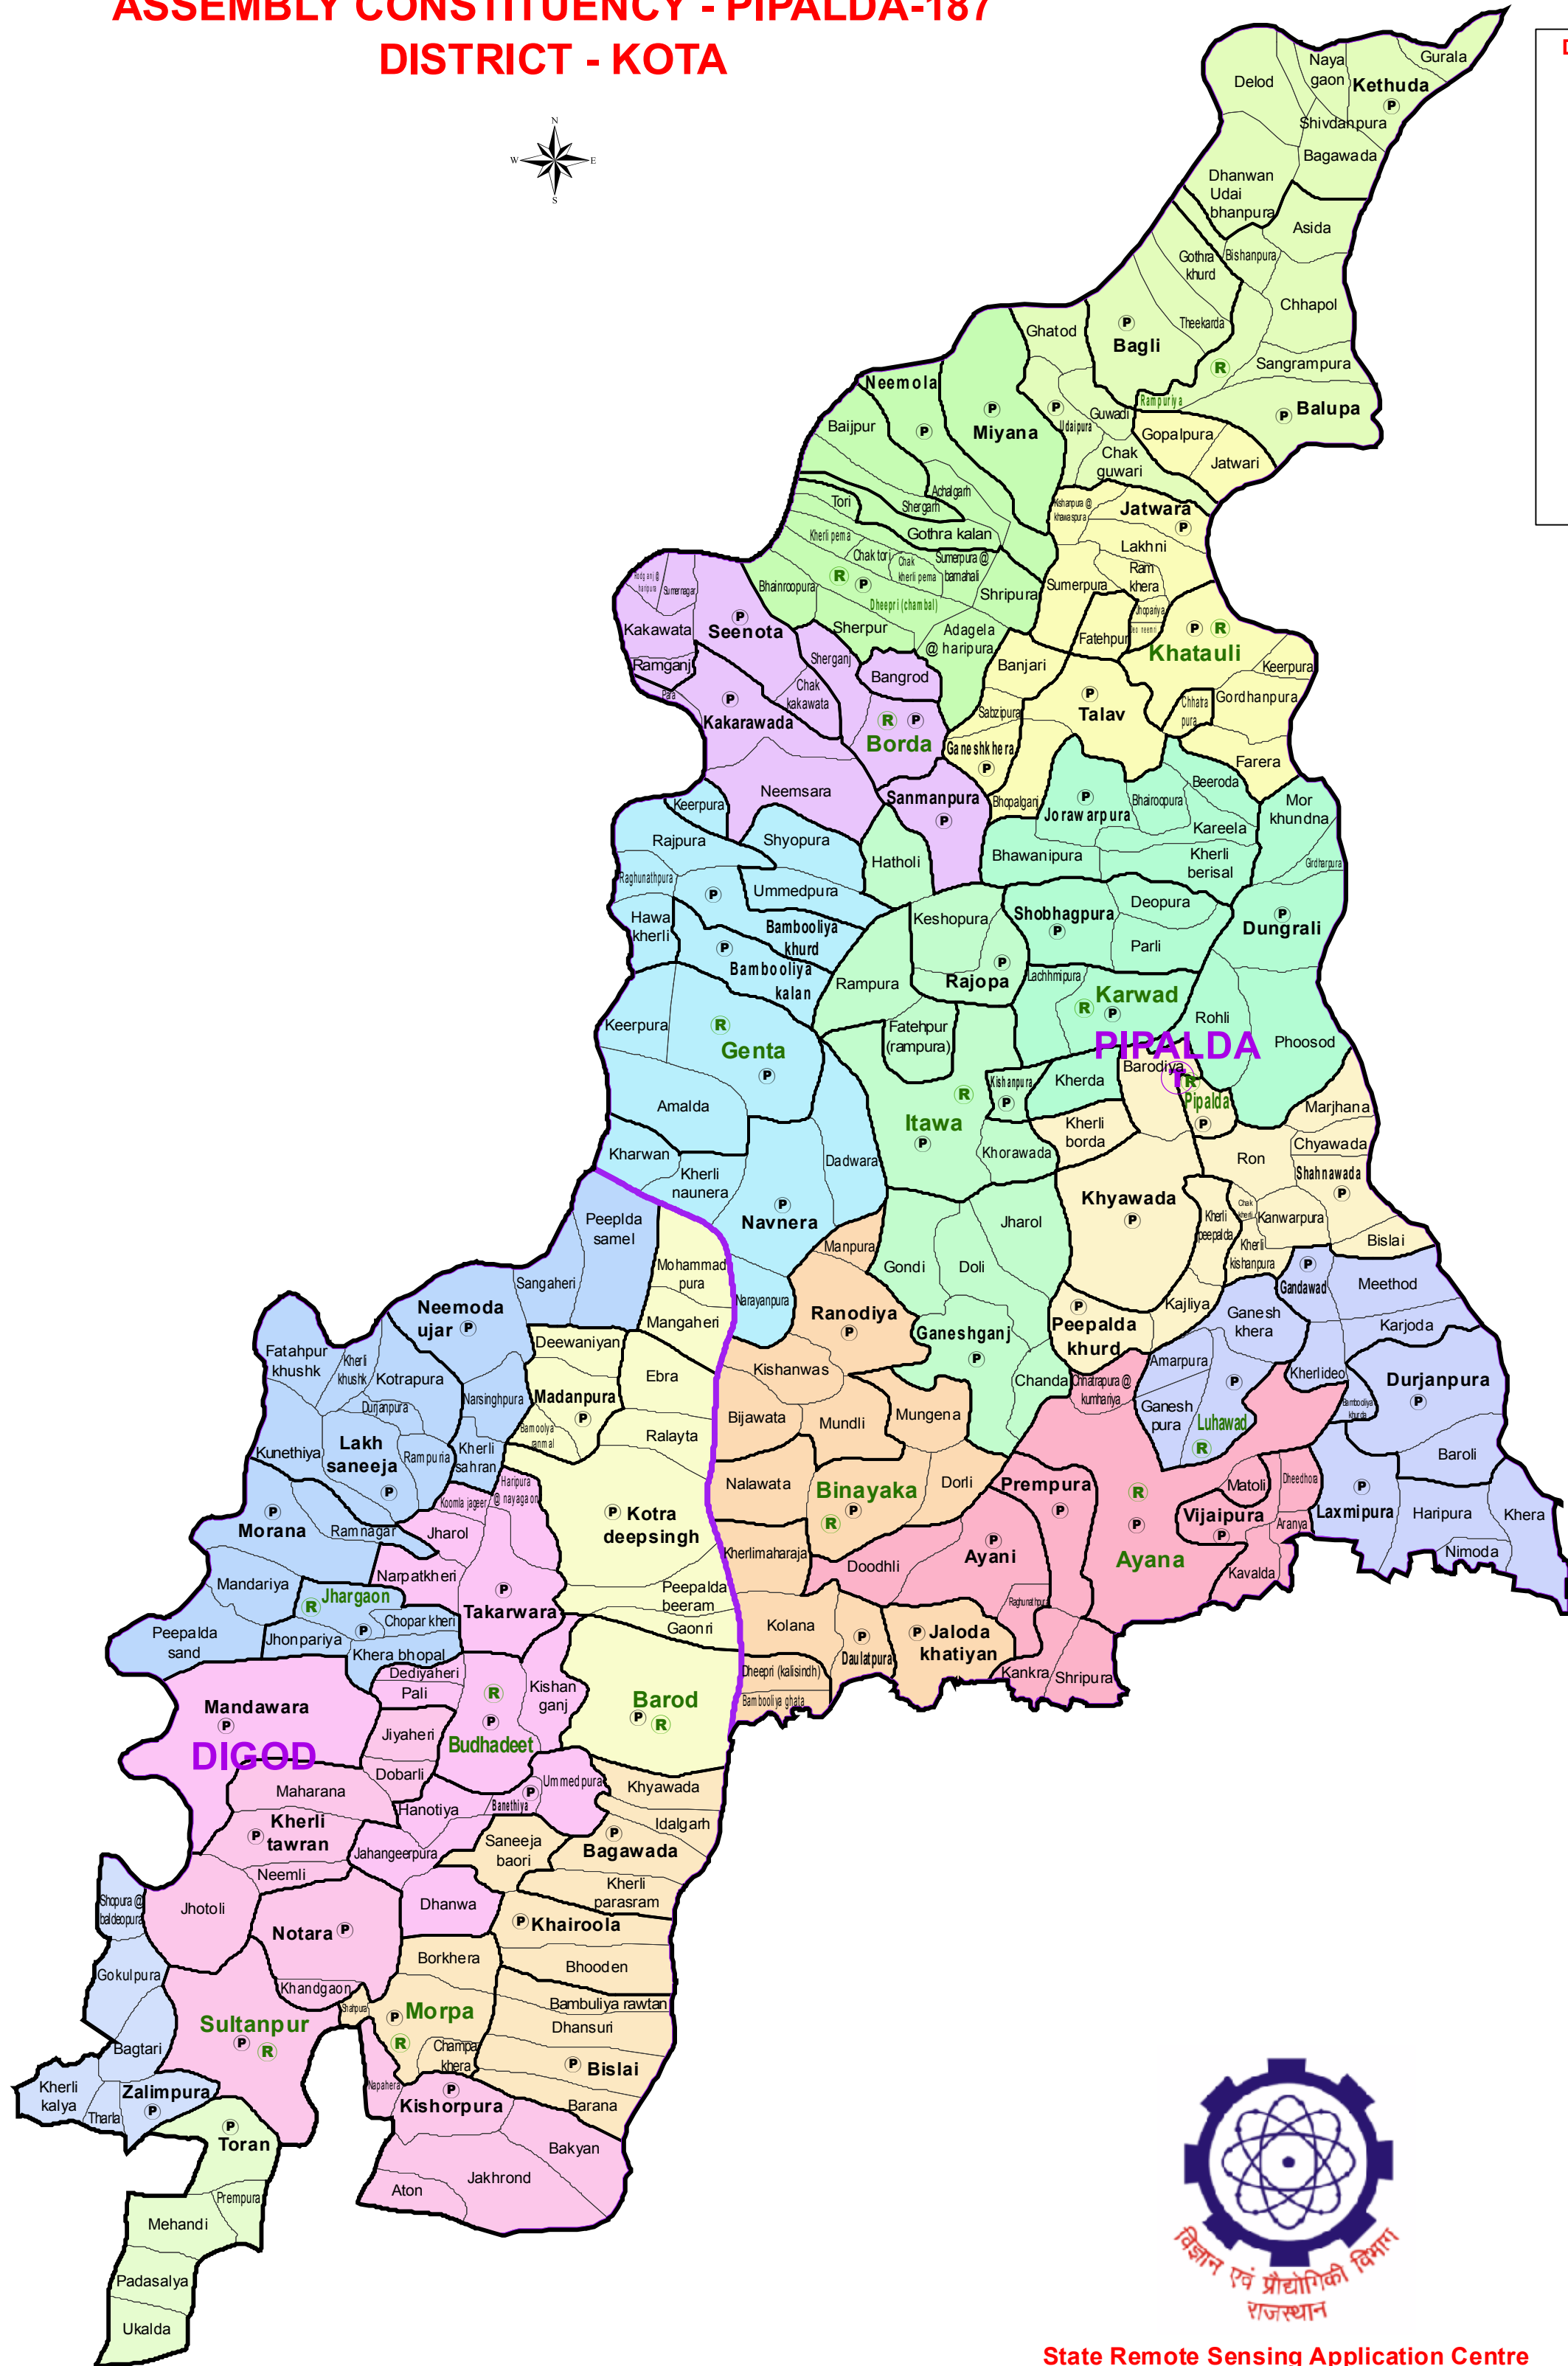

# ASSEMBLY CONSTITUENCY - PIPALDA-187

## DISTRICT - KOTA

State Remote Sensing Application Centre  
DST, GoR, Jodhpur

### Legend

- Ⓣ Tehsil Headquarter
- Ⓜ ILR Headquarter
- P Patwar Circle Headquarter
- Tehsil Name Tehsil Boundary
- ILR Circle Name ILR Circle Boundary
- Patwar Circle Boundary Patwar Circle Boundary
- Village Name Village Boundary