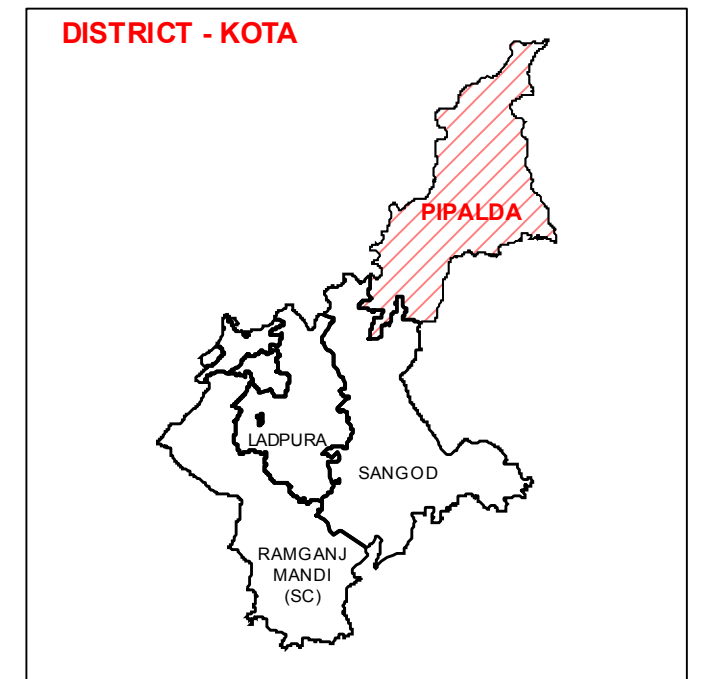

# ASSEMBLY CONSTITUENCY - PIPALDA-187

## DISTRICT - KOTA

State Remote Sensing Application Centre  
DST, GoR, Jodhpur

### Legend

- Ⓣ Tehsil Headquarter
- Ⓜ ILR Headquarter
- P Patwar Circle Headquarter
- Tehsil Name Tehsil Boundary
- ILR Circle Name ILR Circle Boundary
- Patwar Circle Boundary Patwar Circle Boundary
- Village Name Village Boundary